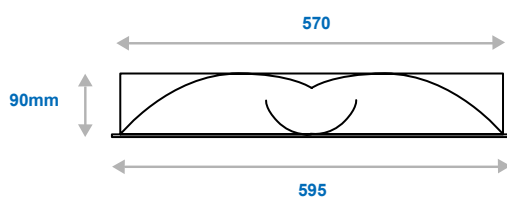

Front View: